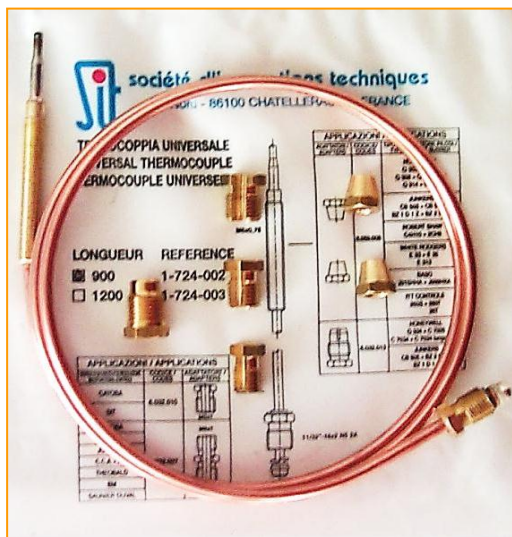

Thermocouples

- **Thermocopie 900 :**
Thermocouple universel CE
Universal thermocouple EC

Pochette T.C. comprenant un 900mm thermocouple et six raccords.

T.C. set provided with one 900mm thermocouple and six links.

Thermocouples

- **Thermocopie 1200 :**
Thermocouple universel CE
Universal thermocouple EC

Pochette T.C. comprenant un thermocouple 1200mm et six raccords.

T.C. set provided with one 1200mm thermocouple and six links.