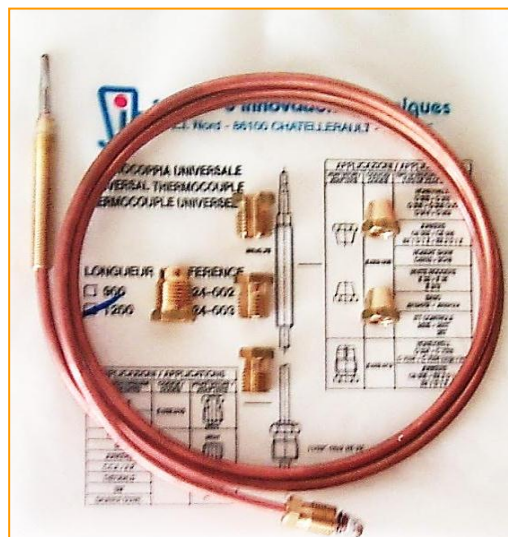

Thermocouples

- **Thermocopie 900 :**
Thermocouple universel CE
Universal thermocouple EC

Pochette T.C. comprenant un 900mm thermocouple et six raccords.

T.C. set provided with one 900mm thermocouple and six links.

Thermocouples

- **Thermocopie 1200 :**
Thermocouple universel CE
Universal thermocouple EC

Pochette T.C. comprenant un thermocouple 1200mm et six raccords.

T.C. set provided with one 1200mm thermocouple and six links.